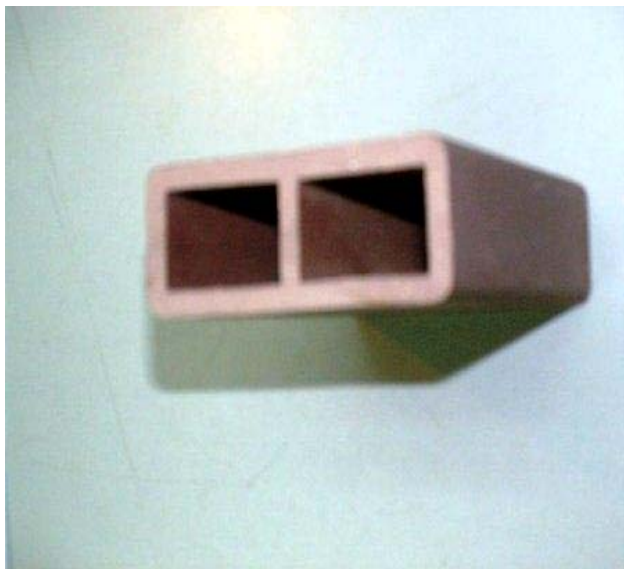

Industrial Decking / Multi-purpose Boards

These multi-purpose “boards” have a hollow form to cut down on weight, which does not compromise strength (see FRIM testing results for Ricycled™ on web-site).

These boards could be used for flooring, joists or fence-posts.

Ricycled - Flooring / Joist (100mm x 38mm)	
- natural colour unless painted	
- weight per metre	2.25 kgs