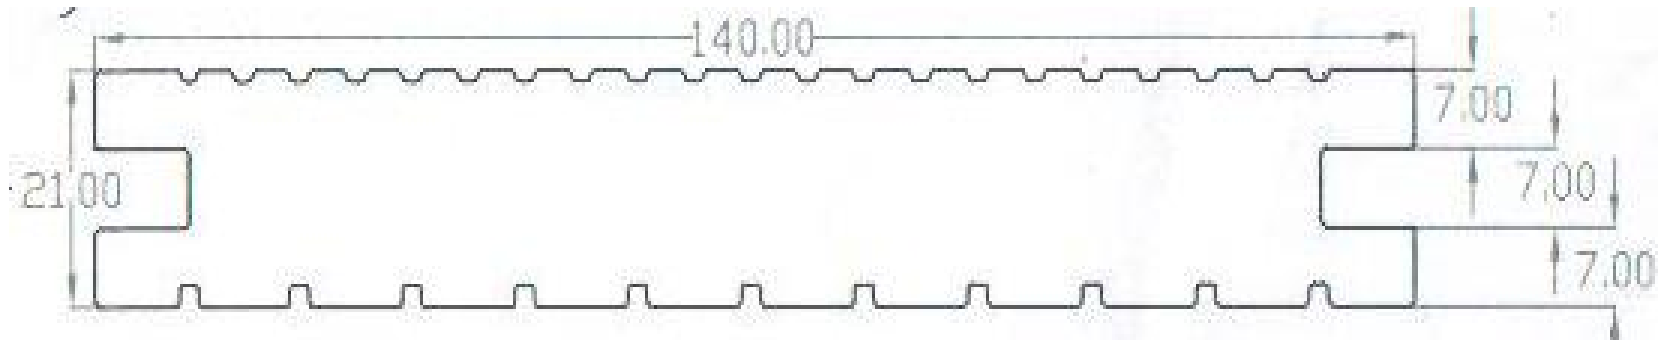

Representation of Decking Boards & fastenings

WOOD THIS GOOD DOESN'T GROW ON TREES!