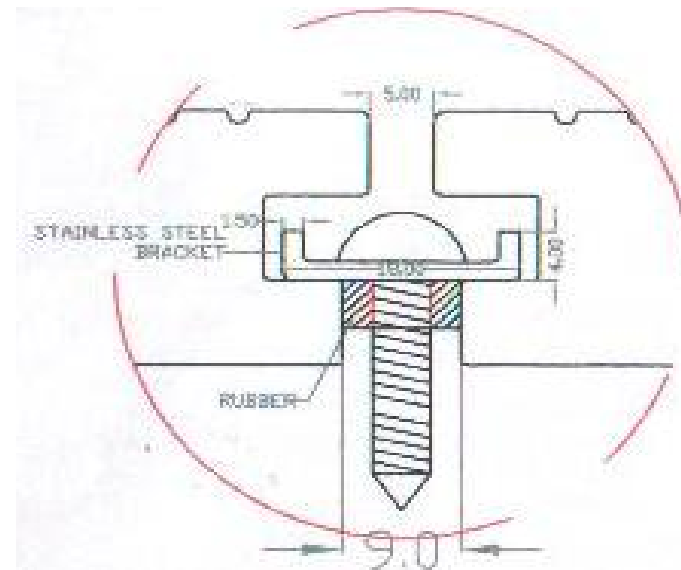

Representation of Decking Boards & fastenings

WOOD THIS GOOD DOESN'T GROW ON TREES!